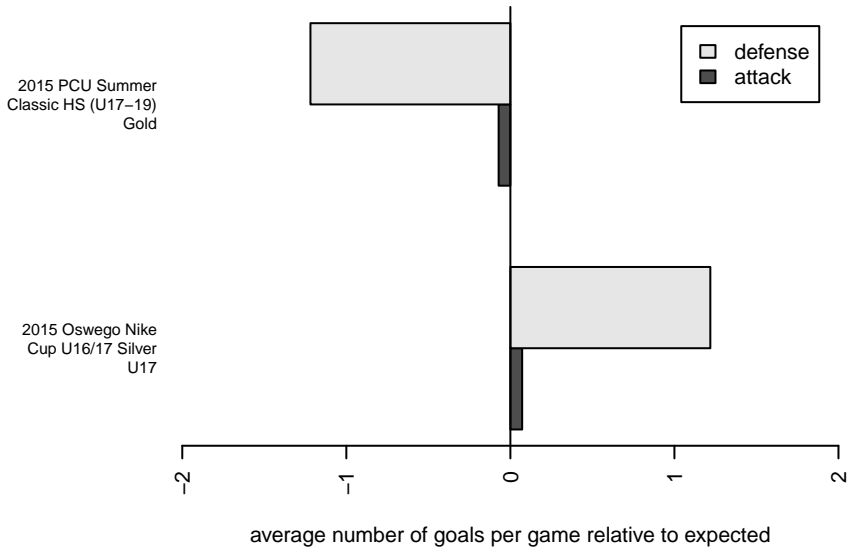

Crossfire OR White West G98

Crossfire Oregon
 , OR
 G98 total strength=1312
 attack=5.76 defense=6.03

alt names used:
 CROSSFIRE OREGON 98 WHITE WEST (OR,

Venues played:
 2015 PCU Summer Classic HS (U17-19) Gold
 2015 Oswego Nike Cup U16/17 Silver U17

**attack and defense variance (black dot)
relative to other teams
and top 10 in region**

**attack and defense rating
relative to others at age
and all opponents in last 13 months**

**attack and defense rating
relative to others at age
and all opponents in last 13 months**

Performance relative to 13 month average

Performance relative to 13 month average

Distribution of opponents
 Red = Lose zone, Blue = Win zone, Green = Even
 Black line separates win/lose zones

lot. A=Neither has attack advantage, B=Opponent has both attack and defense advantage, C=Opponent has both attack and defense disadvantage, D=Both have