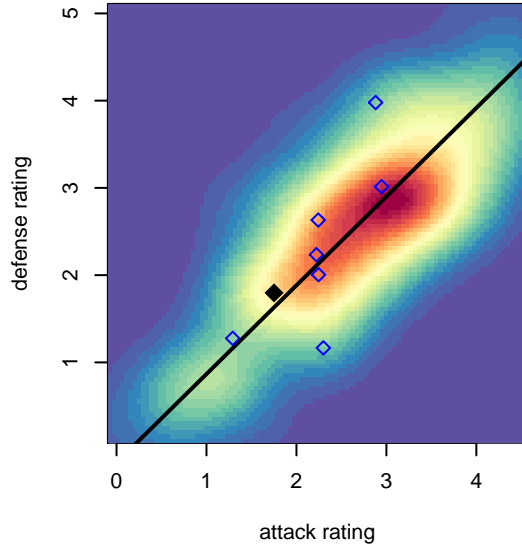

Crossfire OR White West G98

Crossfire Oregon
 , OR
 G98 total strength=1312
 attack=5.76 defense=6.03

alt names used:
 CROSSFIRE OREGON 98 WHITE WEST (OR,

Venues played:
 2015 PCU Summer Classic HS (U17-19) Gold
 2015 Oswego Nike Cup U16/17 Silver U17

**attack and defense variance (black dot)
relative to other teams
and top 10 in region**

**attack and defense rating
relative to others at age
and all opponents in last 13 months**

**attack and defense rating
relative to others at age
and all opponents in last 13 months**

Performance relative to 13 month average

Performance relative to 13 month average

Distribution of opponents
 Red = Lose zone, Blue = Win zone, Green = Even
 Black line separates win/lose zones

lot. A=Neither has attack advantage, B=Opponent has both attack and defense advantage, C=Opponent has both attack and defense disadvantage, D=Both have