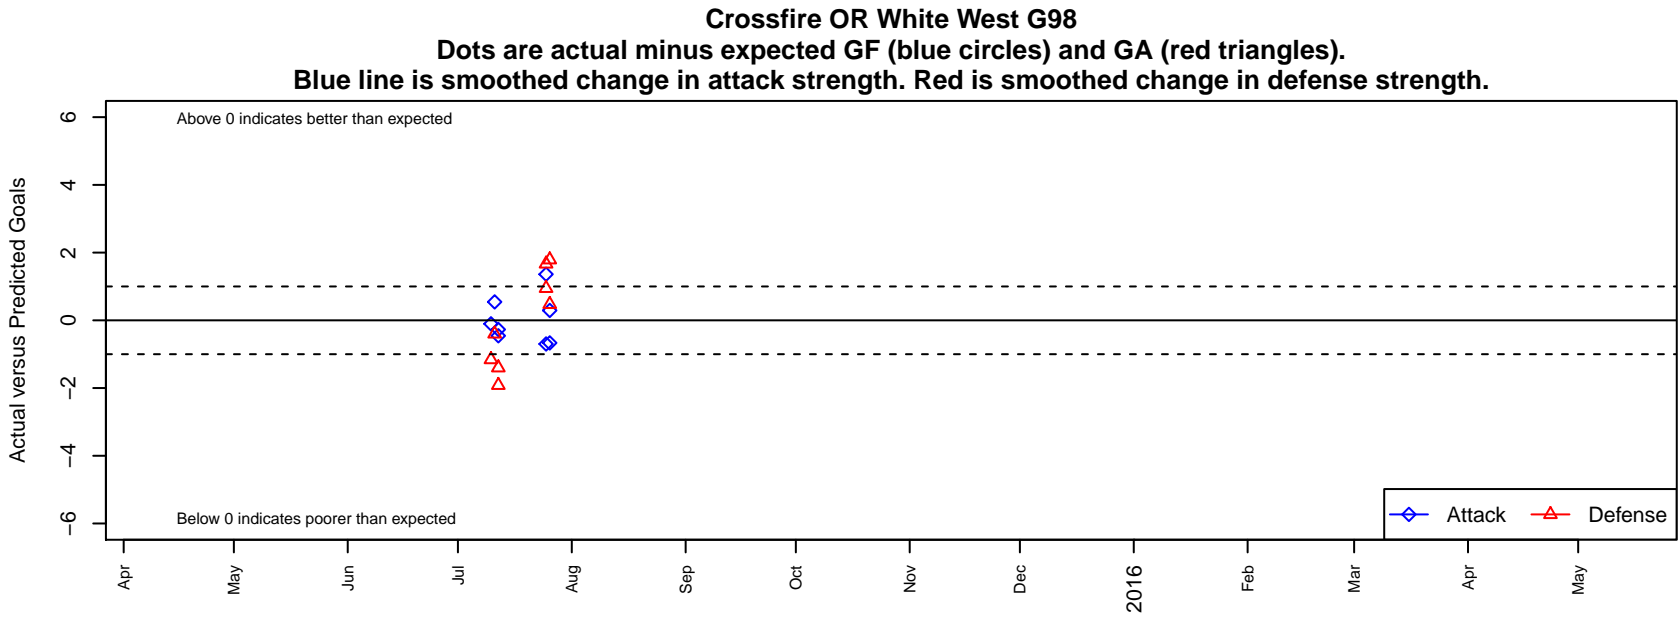

Crossfire OR White West G98

Crossfire Oregon
 , OR
 G98 total strength=1312
 attack=5.76 defense=6.03

alt names used:
 CROSSFIRE OREGON 98 WHITE WEST (OR,

Venues played:
 2015 PCU Summer Classic HS (U17-19) Gold
 2015 Oswego Nike Cup U16/17 Silver U17

**attack and defense variance (black dot)
relative to other teams
and top 10 in region**

**attack and defense rating
relative to others at age
and all opponents in last 13 months**

**attack and defense rating
relative to others at age
and all opponents in last 13 months**

Performance relative to 13 month average

Performance relative to 13 month average

Distribution of opponents
 Red = Lose zone, Blue = Win zone, Green = Even
 Black line separates win/lose zones

lot. A=Neither has attack advantage, B=Opponent has both attack and defense advantage, C=Opponent has both attack and defense disadvantage, D=Both have