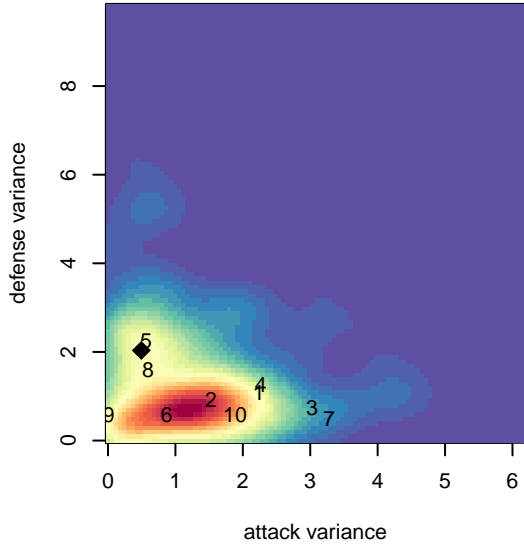

Crossfire OR White West G98

Crossfire Oregon
 , OR
 G98 total strength=1312
 attack=5.76 defense=6.03

alt names used:
 CROSSFIRE OREGON 98 WHITE WEST (OR,

Venues played:
 2015 PCU Summer Classic HS (U17-19) Gold
 2015 Oswego Nike Cup U16/17 Silver U17

**attack and defense variance (black dot)
relative to other teams
and top 10 in region**

**attack and defense rating
relative to others at age
and all opponents in last 13 months**

**attack and defense rating
relative to others at age
and all opponents in last 13 months**

Performance relative to 13 month average

Performance relative to 13 month average

Distribution of opponents
 Red = Lose zone, Blue = Win zone, Green = Even
 Black line separates win/lose zones

lot. A=Neither has attack advantage, B=Opponent has both attack and defense advantage, C=Opponent has both attack and defense disadvantage, D=Both have