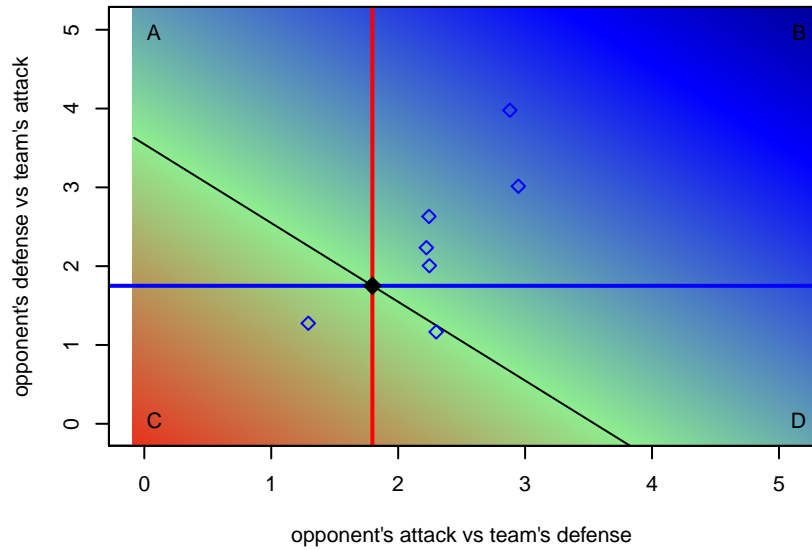

Crossfire OR White West G98

Crossfire Oregon
 , OR
 G98 total strength=1312
 attack=5.76 defense=6.03

alt names used:
 CROSSFIRE OREGON 98 WHITE WEST (OR,

Venues played:
 2015 PCU Summer Classic HS (U17-19) Gold
 2015 Oswego Nike Cup U16/17 Silver U17

**attack and defense variance (black dot)
relative to other teams
and top 10 in region**

**attack and defense rating
relative to others at age
and all opponents in last 13 months**

**attack and defense rating
relative to others at age
and all opponents in last 13 months**

Performance relative to 13 month average

Performance relative to 13 month average

Distribution of opponents
 Red = Lose zone, Blue = Win zone, Green = Even
 Black line separates win/lose zones

lot. A=Neither has attack advantage, B=Opponent has both attack and defense advantage, C=Opponent has both attack and defense disadvantage, D=Both have