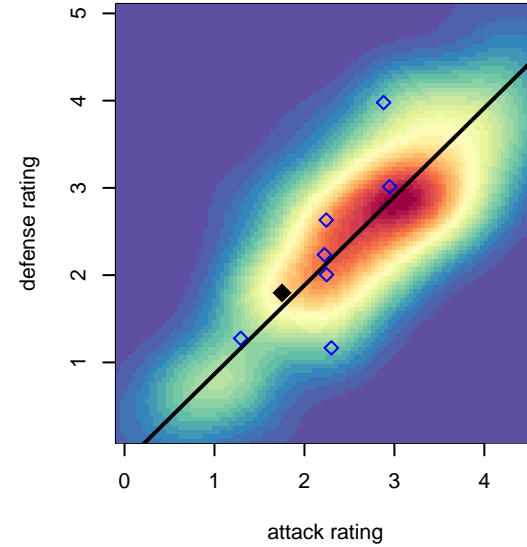

Crossfire OR White West G98

Crossfire Oregon
 , OR
 G98 total strength=1312
 attack=5.76 defense=6.03

alt names used:
 CROSSFIRE OREGON 98 WHITE WEST (OR,

Venues played:
 2015 PCU Summer Classic HS (U17-19) Gold
 2015 Oswego Nike Cup U16/17 Silver U17

**attack and defense variance (black dot)
relative to other teams
and top 10 in region**

**attack and defense rating
relative to others at age
and all opponents in last 13 months**

**attack and defense rating
relative to others at age
and all opponents in last 13 months**

Performance relative to 13 month average

Performance relative to 13 month average

Distribution of opponents
 Red = Lose zone, Blue = Win zone, Green = Even
 Black line separates win/lose zones

lot. A=Neither has attack advantage, B=Opponent has both attack and defense advantage, C=Opponent has both attack and defense disadvantage, D=Both have